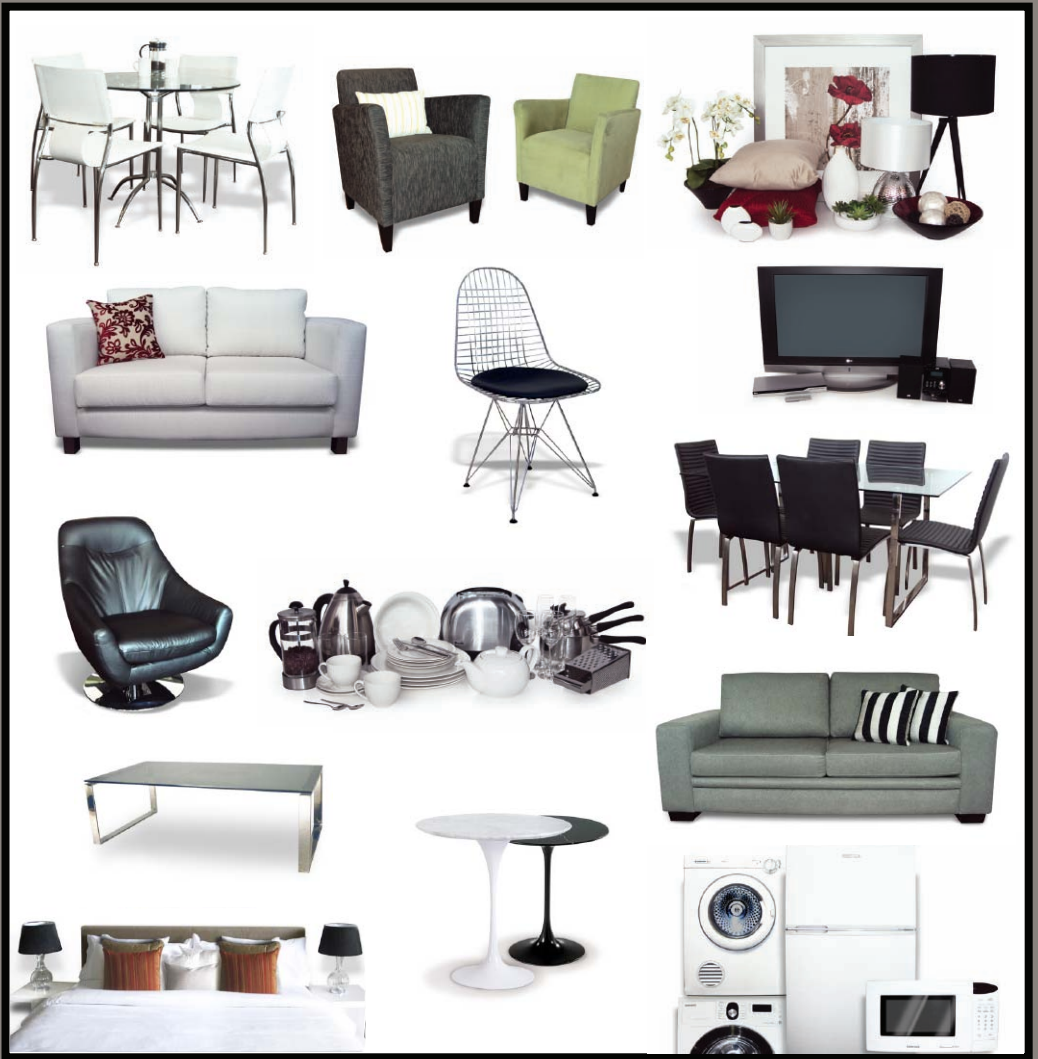

LOUNGE - DINING - BEDROOM - ACCESSORIES - HOMEWARE - ELECTRICAL

Images are sample only

61-63 Burnley Street, Richmond
Victoria 3121, Australia
Phone: +613 9427 0188

www.compleatinteriors.com.au